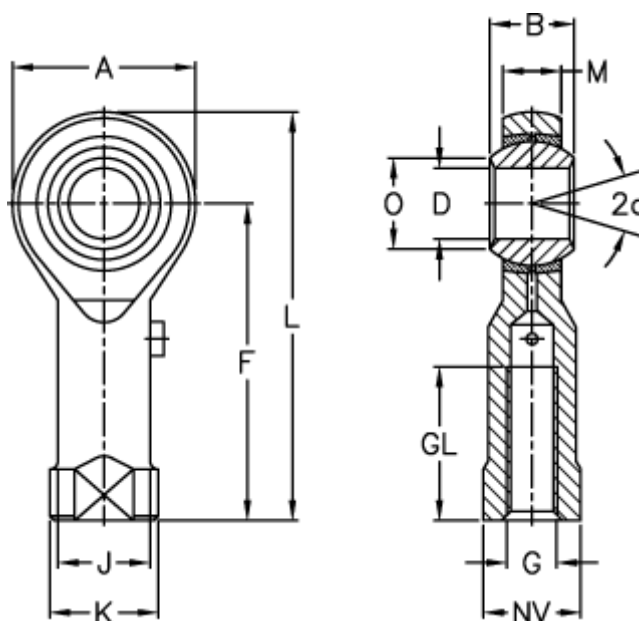

Article number: 54301417

Description: LDK Rod end PHS 17L
Threaded left

Measures

A	= 40	J	= 24.0
a (degrees)	= 14	K	= 31
B	= 22	L	= 87
D	= 17	M	= 16.00
Dynamic load C (kN)	= 18.0	NV	= 27
F	= 67	O	= 20.60
g	= M16x1,5	Static load C0 (kN)	= 39.7
GL	= 34	Weight (g)	= 259.0